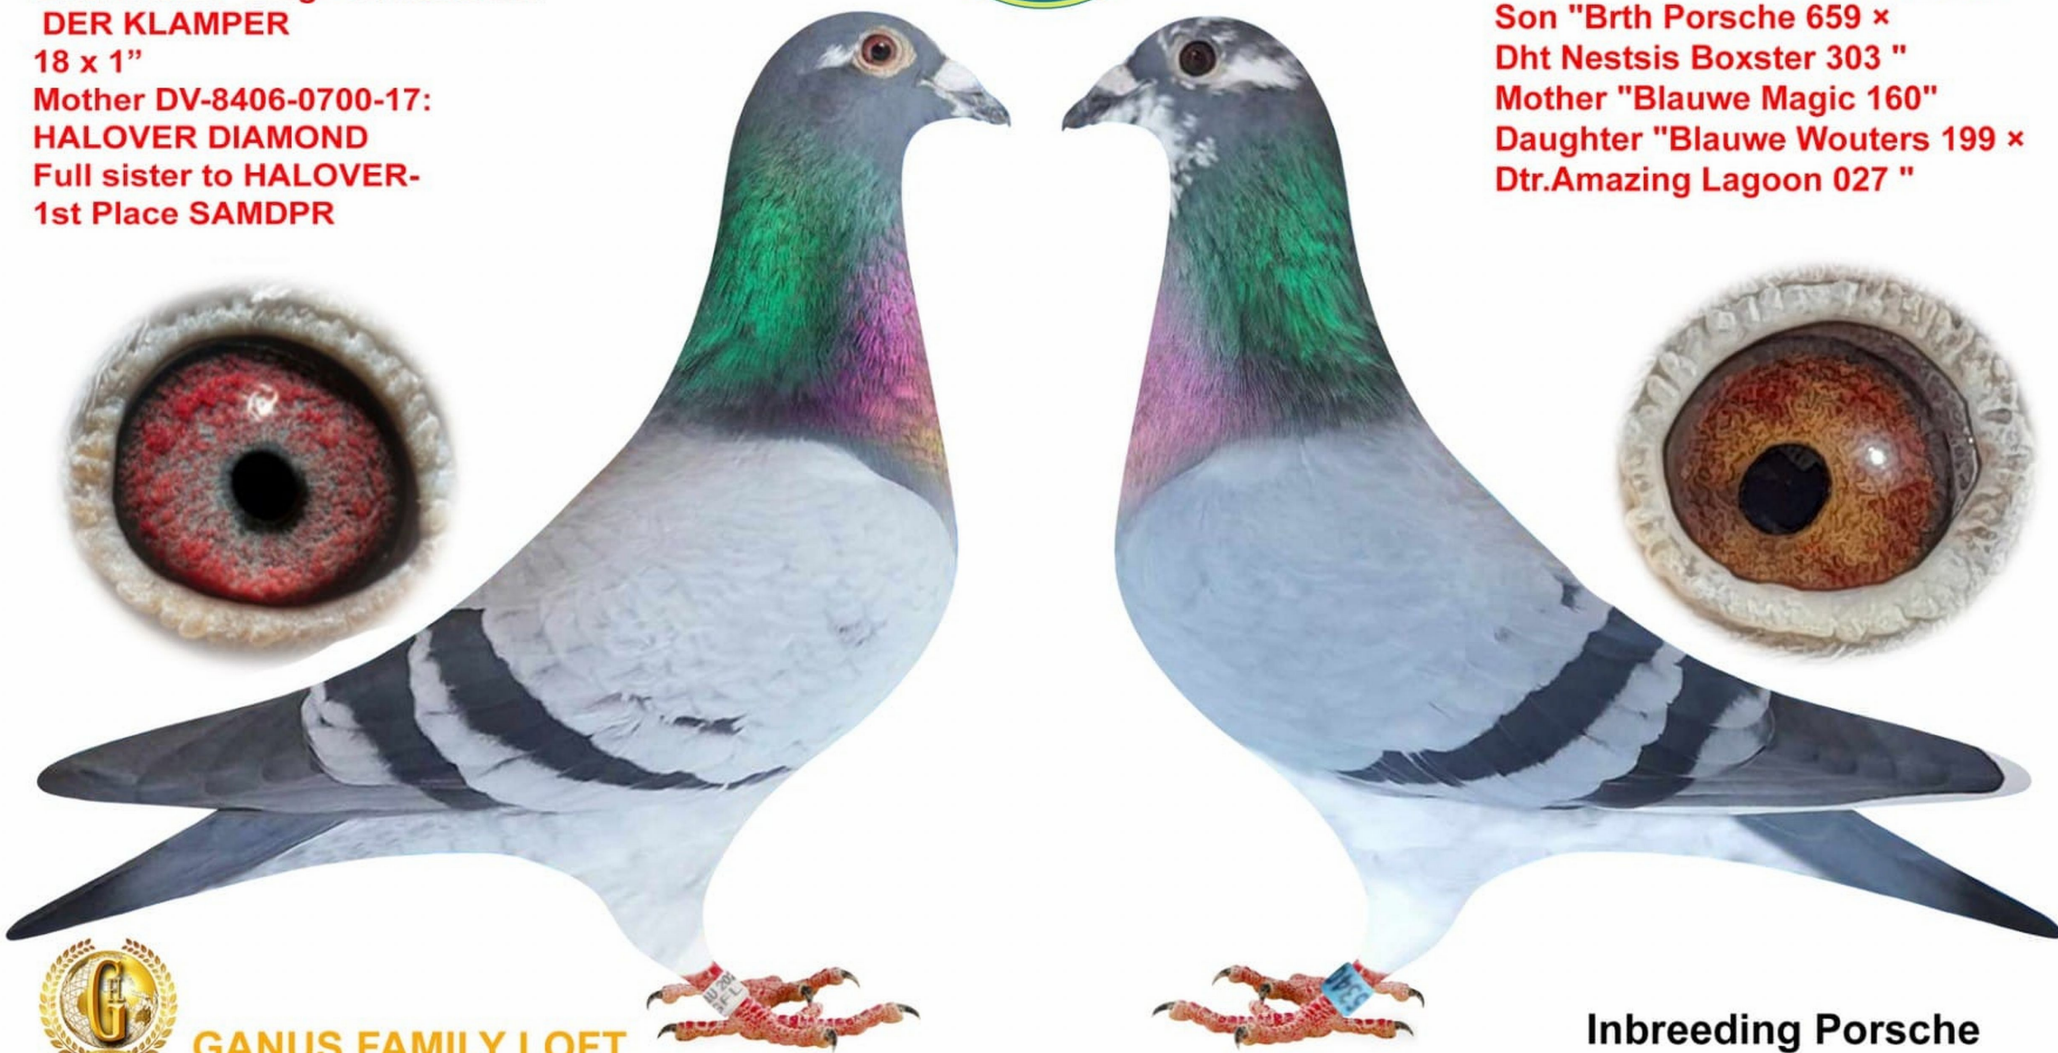

AU-914-GFL-2021

Grandfather Belg - 6412359-06:
DER KLAMPER

18 x 1"

Mother DV-8406-0700-17:
HALOVER DIAMOND

Full sister to HALOVER-
1st Place SAMDPR

BG-21-53402

Father "Porsche Gladiator 5225 "

Son "Brth Porsche 659 ×

Dht Nestsis Boxster 303 "

Mother "Blauwe Magic 160"

Daughter "Blauwe Wouters 199 ×

Dtr. Amazing Lagoon 027 "

GANUS FAMILY LOFT

Inbreeding Porsche