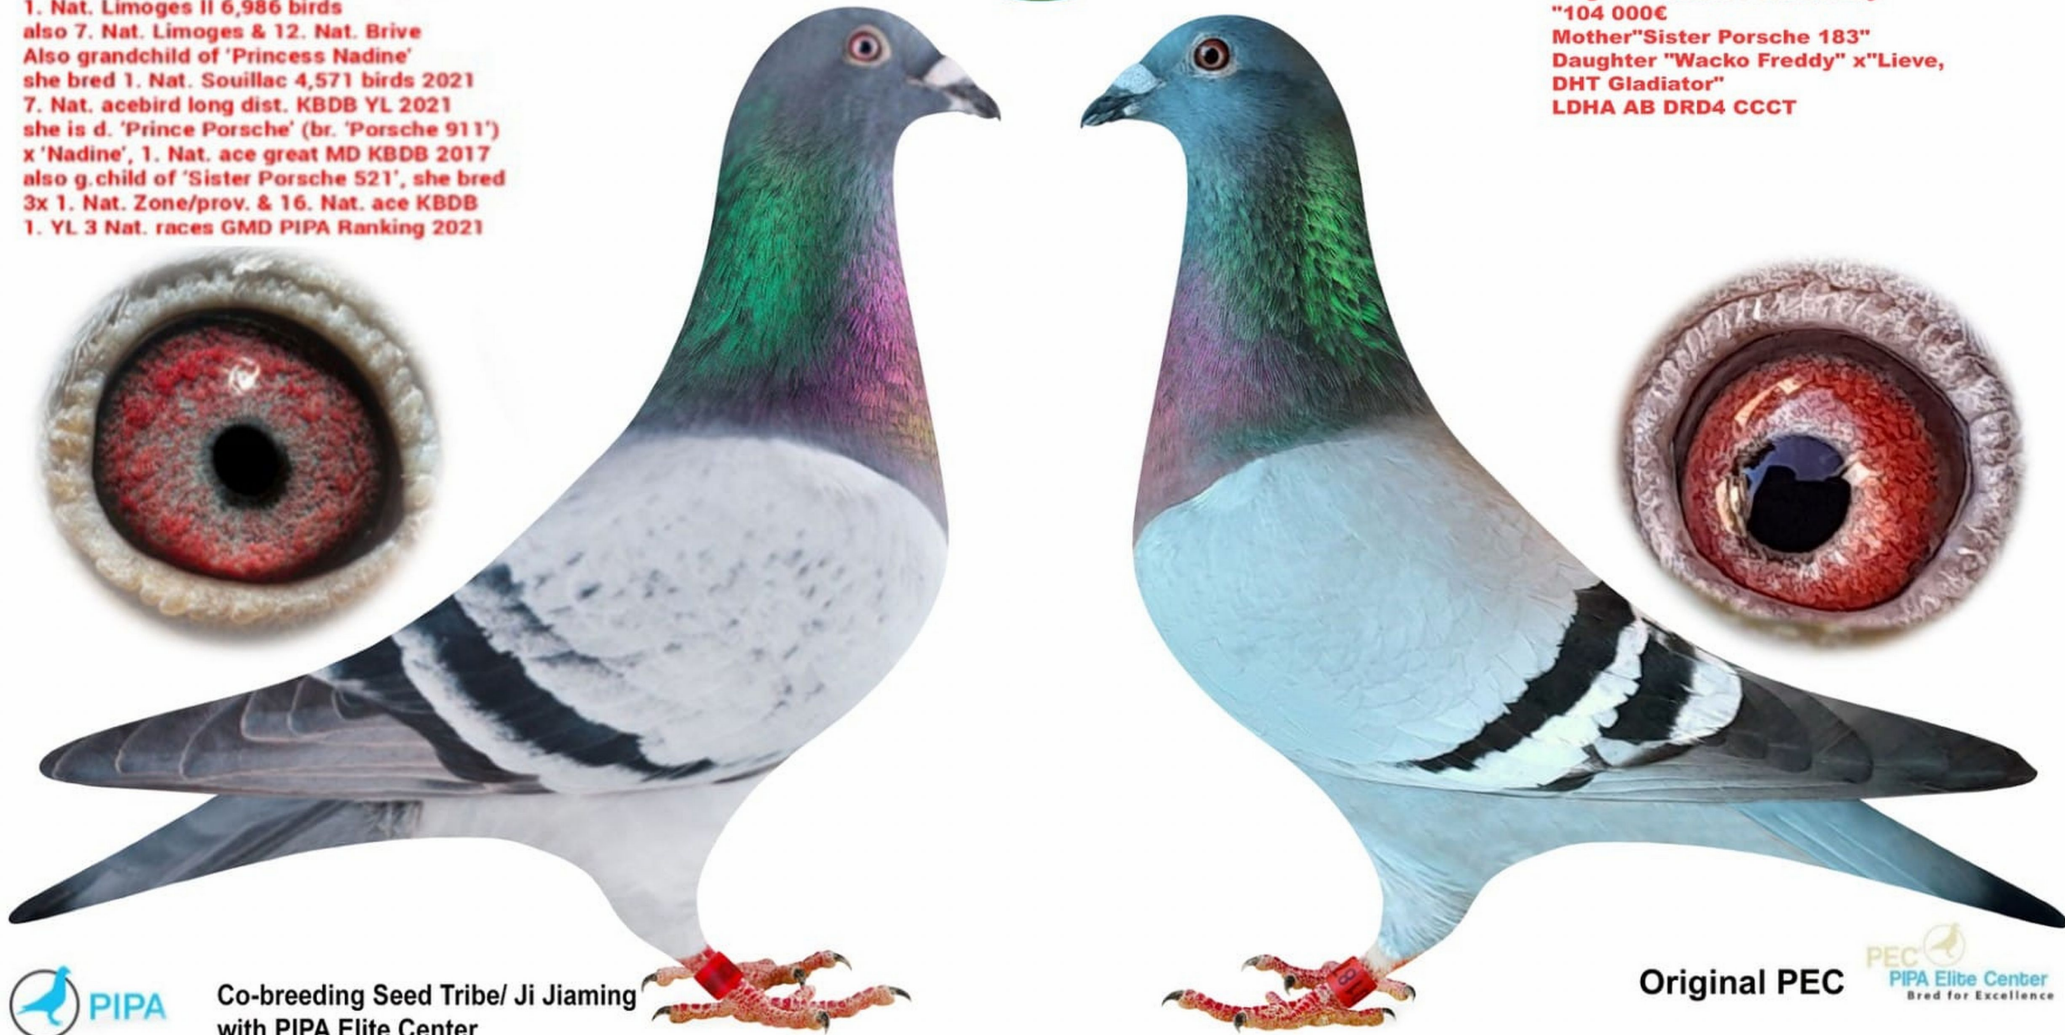

# 'Double Patrick 098'

**BE-22-1138098**

Double grandchild of 'Patrick'  
1. Nat. acebird long dist. old KBDB 2021  
3x 1. National acebird PIPA Ranking 2021  
1. Nat. Limoges II 6,986 birds  
also 7. Nat. Limoges & 12. Nat. Brive  
Also grandchild of 'Princess Nadine'  
she bred 1. Nat. Souillac 4,571 birds 2021  
7. Nat. acebird long dist. KBDB YL 2021  
she is d. 'Prince Porsche' (br. 'Porsche 911')  
x 'Nadine', 1. Nat. ace great MD KBDB 2017  
also g.child of 'Sister Porsche 521', she bred  
3x 1. Nat. Zone/prov. & 16. Nat. ace KBDB  
1. YL 3 Nat. races GMD PIPA Ranking 2021

# 'Porsche 187'

**BE-22-4150187**

Father "Angouleme Vooruit 637"  
Son "Zidane 868 x Gueretje 232"  
Original "Norbert Stefan Ally"  
"104 000€"  
Mother "Sister Porsche 183"  
Daughter "Wacko Freddy" x "Lieve,  
DHT Gladiator"  
LDHA AB DRD4 CCCT

Co-breeding Seed Tribe/ Ji Jiaming  
with PIPA Elite Center

Original PEC